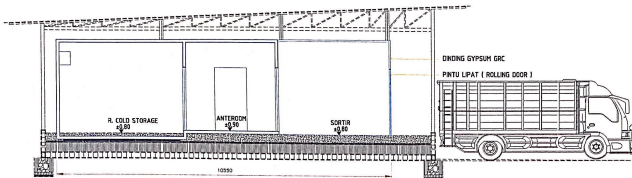

POT. A - A
SKALA 1 : 150