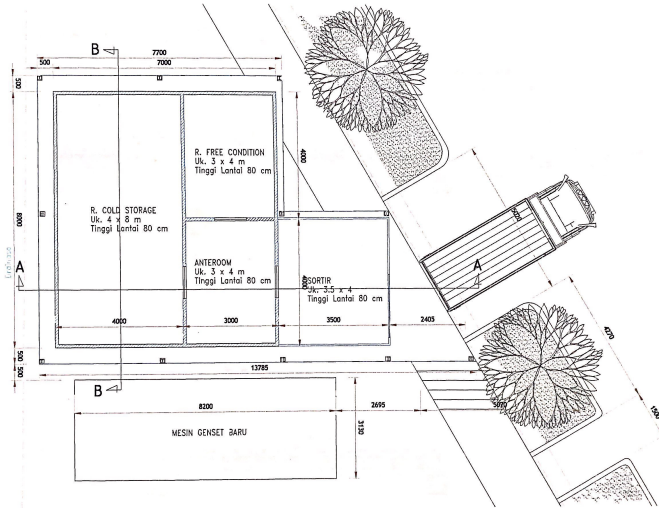

SPEKIFIKASI TEKNIS BARANG

PEMBANGUNAN COLD STORAGE DAN CHILLER

Pekerjaan : Instalasi Cold Storage Hortikultura
Alamat : Jl. Gatot Subroto No. 238, PRSU Medan
Tahun : 2023

No	Jenis Barang/Jasa	Spesifikasi
A.	INSULATION PANEL	
	Polyurethane Density : 43 kg/m ³ ± 5%	Thickness : 100 mm, 50 mm (Dinding, Atap, Lantai)
	Skin : Both side of 0,45 mm (BMT) equal to 0,53 mm (TCT) Thickness, Pre-painted Galvalume G300 AZ100 HRP Antibacterial	
	Connection	Tongue and Groove / Slip Joint
	Skin Profil : flat	
1.	PUR Insulated Panel dinding & atap	t = 100 mm
2.	PUR Slab Lantai	t = 100 mm
3.	PUR Slab Lantai	t = 50 mm
4.	Accessories	
	- Mastic Sealant	
	- Silicon Sealant	
	- Rivet	
	- Aluminium Angle	Uk. 40 x 40 mm
	- PPGL Angle	Uk. 65 x 130 mm (Outside)
5	Swing Door	1000 x 2000 x 100 mm
6	Swing Office Door	1000 x 2000 x 50 mm
7	Strip Curtain	1100 x 2100 mm
8	Thermometer Analog	
9	Weatherproof lamp TL LED	2 x 18 watt
B.	REFRIGERATION UNIT & AIR CONDITIONER	
1.	Condensing Unit	
	Accessories	

No	Jenis Barang/Jasa	Spesifikasi
	Pipe 7/8"	
	Pipe 1 3/8"	
2.	Fitting Pipe (Elbow, Reducer, Tee, Etc)	
3.	Insulation Pipe	
	Insulation Pipe 3/8", Thickness 3/4"	
	Insulation Pipe 7/8", Thickness 1"	
	Insulation Pipe 1 3/8", Thickness 1"	
	Consumable Insulation Pipe	
4.	Support Pipe	
5.	Instalation Drain	
6.	Cable	
	NYY 3 x 0.75	
	NYY 4 x 0.75	
	NYY 4 x 1.5	
	NYY 4 x 2.5	
	NYY 4 x 4	
	AWG 8760	
7.	Support Cable	
8.	Evaporator & Condensing Unit Support	
9.	Line Component	
	- Thermostatic Expansion Valve, TES 02 with Orifice	
	- Solenoid Valve 3/8"	
	- Ball Valve 3/8"	
10.	Refrigerant	
11.	Welding Consumable & Leaking Test	
	E. BIAYA PEMASANGAN	
1.	Pemasangan Sandwich Panel	
	Pemasangan Refrigeration Unit & Air Conditioner	
2.	Conditioner	
	F. TECHNICIAN ACCOMODATION	
1.	Technician Accomodation	
	G. MOBILISASI & DEMOBILISASI	
1.	Mob & Demob	

SCALE:
1 : 150