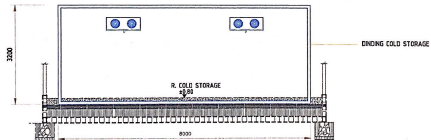

No	Jenis Barang/Jasa	Spesifikasi
	Pipe 7/8"	
	Pipe 1 3/8"	
2.	Fitting Pipe (Elbow, Reducer, Tee, Etc)	
3.	Insulation Pipe	
	Insulation Pipe 3/8", Thickness 3/4"	
	Insulation Pipe 7/8", Thickness 1"	
	Insulation Pipe 1 3/8", Thickness 1"	
	Consumable Insulation Pipe	
4.	Support Pipe	
5.	Instalation Drain	
6.	Cable	
	NYY 3 x 0.75	
	NYY 4 x 0.75	
	NYY 4 x 1.5	
	NYY 4 x 2.5	
	NYY 4 x 4	
	AWG 8760	
7.	Support Cable	
8.	Evaporator & Condensing Unit Support	
9.	Line Component	
	- Thermostatic Expansion Valve, TES 02 with Orifice	
	- Solenoid Valve 3/8"	
	- Ball Valve 3/8"	
10.	Refrigerant	
11.	Welding Consumable & Leaking Test	
	E. BIAYA PEMASANGAN	
1.	Pemasangan Sandwich Panel	
	Pemasangan Refrigeration Unit & Air Conditioner	
2.	Conditioner	
	F. TECHNICIAN ACCOMODATION	
1.	Technician Accomodation	
	G. MOBILISASI & DEMOBILISASI	
1.	Mob & Demob	

PT PEMBANGUNAN PRASARANA SUMATERA UTARA

TITLE:
DENAH COLD STORAGE

SCALE:
1 : 100

POT. A - A
SKALA 1 : 150

POT. B - B
SKALA 1 : 150

PT PEMBANGUNAN PRASARANA SUMATERA UTARA

TITLE:
COLD STORAGE POTONGAN A-A & B-B