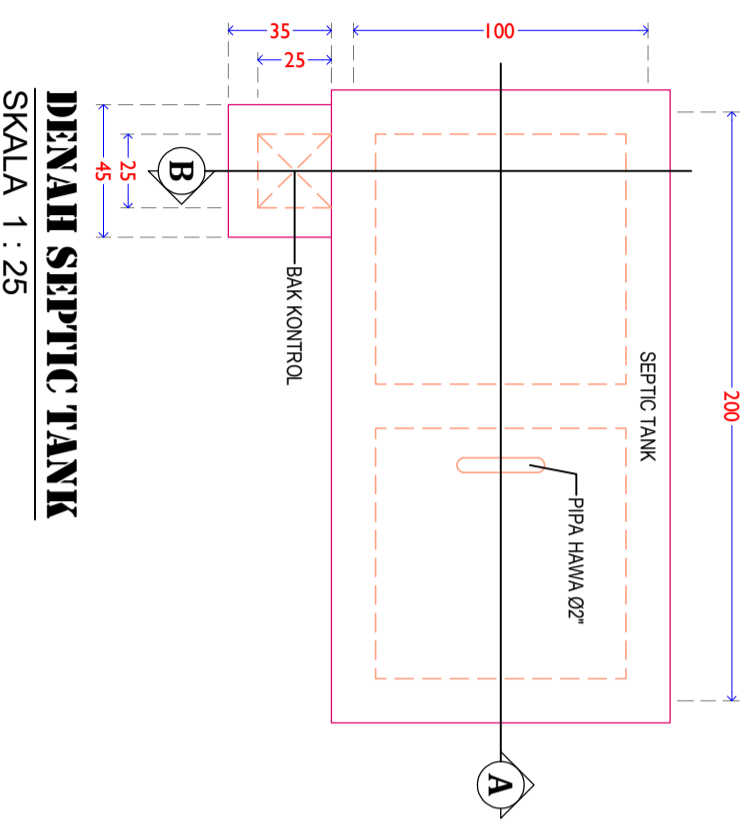

DENAH SEPTIC TANK
SKALA 1 : 25